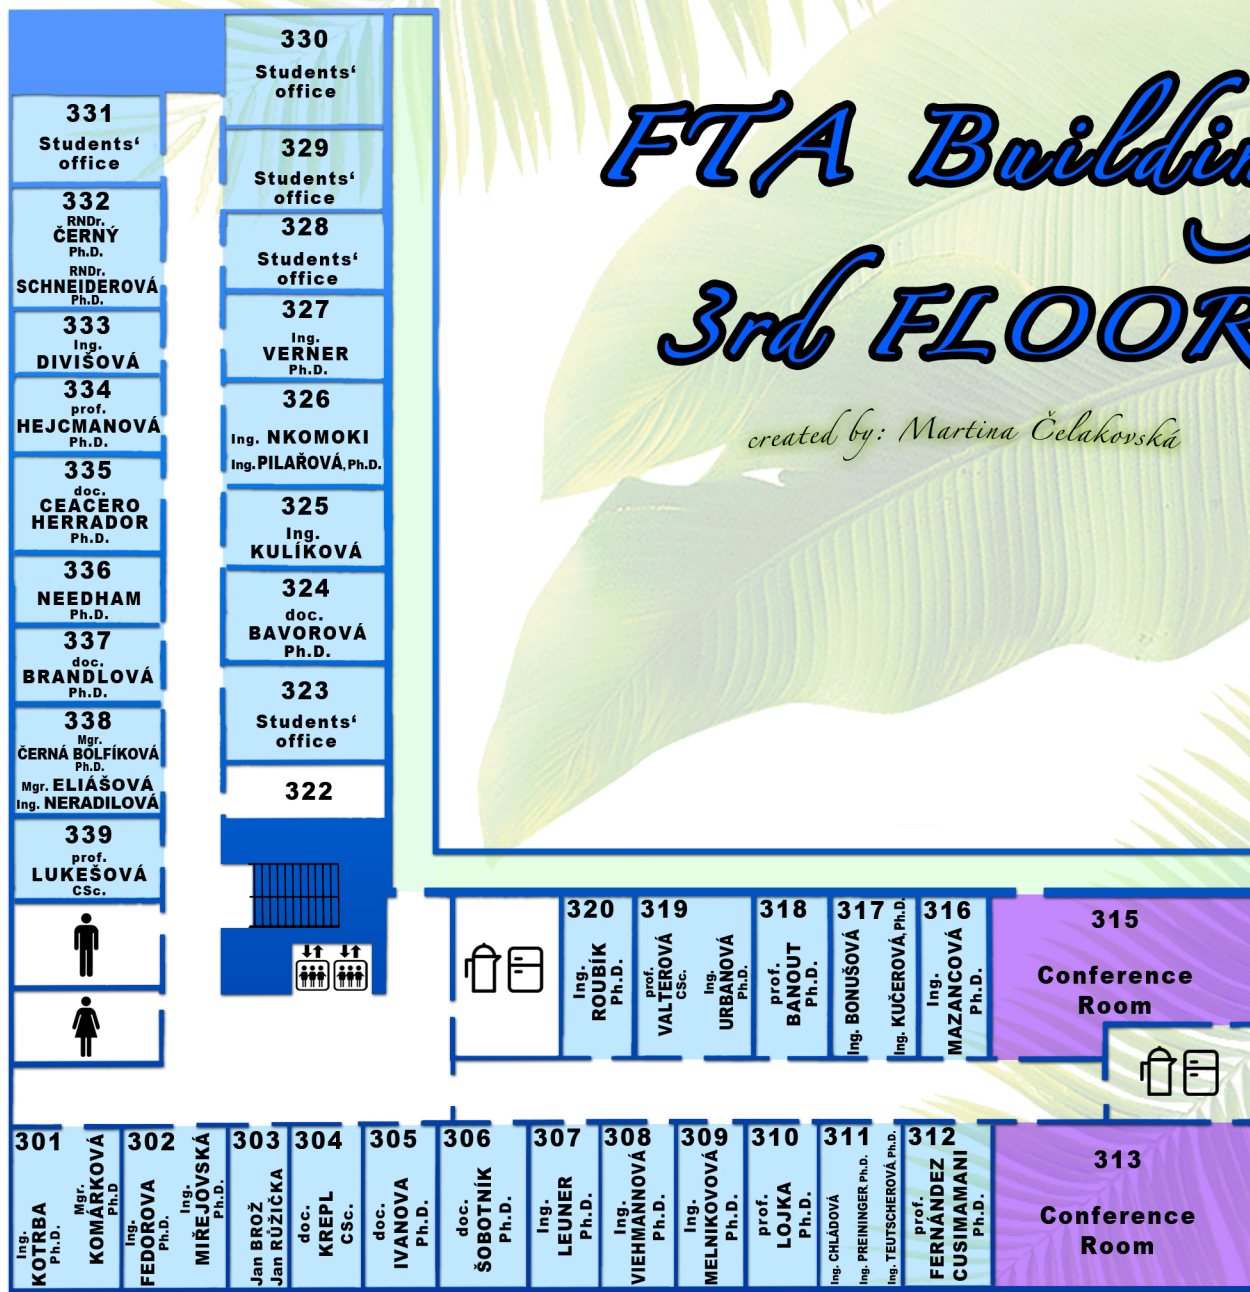

FTA Building

3rd FLOOR

created by: Martina Čelakovská

Teachers' contacts:

	Office	
prof. Ing. Jan BANOUT, Ph.D.	NFTZ/410	banout@ftz.czu.cz
doc. Ing. Miroslava BAVOROVÁ, Ph.D.	NFTZ/324	bavorova@ftz.czu.cz
doc. Ing. Karolína BRANDLOVÁ, Ph.D.	NFTZ/337	brandlova@ftz.czu.cz
doc. Francisco CEACERO HERRADOR, Ph.D.	NFTZ/335	ceacero@ftz.czu.cz
Mgr. Barbora ČERNÁ BOLFÍKOVÁ, Ph.D.	NFTZ/338	bolfikova@ftz.czu.cz
RNDr. Jiří ČERNÝ, Ph.D.	NFTZ/332	jiricerny@ftz.czu.cz
Ing. Petra CHALOUPKOVÁ, Ph.D., dr.h.c.	NFTZ/413	chaloupkova@ftz.czu.cz
Ing. Anna CHLÁDOVÁ	NFTZ/236	chladova@ftz.czu.cz
Mgr. Kristýna ELIÁŠOVÁ	NFTZ/338	eliasovak@ftz.czu.cz
Ing. Tamara FEDOROVA, Ph.D.	NFTZ/302	fedorova@ftz.czu.cz
prof. Ing. Eloy FERNÁNDEZ CUSIMAMANI, Ph.D.	NFTZ/312	eloy@ftz.czu.cz
prof. RNDr. Pavla HEJCMANOVÁ, Ph.D.	NFTZ/334	hejcmanova@ftz.czu.cz
Ing. Jiří HEJKLÍK, Ph.D.	NFTZ/409	hejkrlik@ftz.czu.cz
Ing. Jana HUMMELOVÁ, Ph.D.	NFTZ/412	hummelova@ftz.czu.cz
doc. Ing. Tatiana IVANOVA, Ph.D.	NFTZ/305	ivanova@ftz.czu.cz
Ing. Marie KALOUSOVÁ	NFTZ/236	kalousovam@ftz.czu.cz
prof. Ing. Ladislav KOKOŠKA, Ph.D.	NFTZ/214	kokoska@ftz.czu.cz
Mgr. Martina KOMÁRKOVÁ, Ph.D.	NFTZ/301	komarkova@ftz.czu.cz
Ing. Radim KOTRBA, Ph.D.	NFTZ/301	kotrba@ftz.czu.cz
doc. Ing. Vladimír KREPL, CSc.	NFTZ/304	krepl@ftz.czu.cz
Ing. Iva KUČEROVÁ, Ph.D.	NFTZ/317	kucerovai@ftz.czu.cz

	Office	
Ing. Barbora KULÍKOVÁ	NFTZ/325	kulikova@ftz.czu.cz
Ing. Olga LEUNER, Ph.D.	NFTZ/307	leuner@ftz.czu.cz
prof. Ing. Bohdan LOJKA, Ph.D.	NFTZ/310	lojka@ftz.czu.cz
prof. MVDr. Daniela LUKEŠOVÁ, CSc.	NFTZ/339	lukesd@ftz.czu.cz
Ing. Jana MAZANCOVÁ, Ph.D.	NFTZ/411	mazan@ftz.czu.cz
Ing. Ingrid MELNIKOVOVÁ, Ph.D.	NFTZ/309	melnikovova@ftz.czu.cz
Ing. Magdalena MĚŘJOVSKÁ, Ph.D.	NFTZ/302	mirejovska@ftz.czu.cz
Tersia NEEDHAM, Ph.D.	NFTZ/336	needham@ftz.czu.cz
Ing. Silvie NERADILOVÁ	NFTZ/338	neradilova@ftz.czu.cz
Ing. William NKOMOKI, Ph.D.	NFTZ/326	nkomoki@ftz.czu.cz
Ing. Tereza PILAŘOVÁ	NFTZ/326	pilarovat@ftz.czu.cz
doc. Ing. Zbyněk POLESNÝ, Ph.D.	NFTZ/202	polesny@ftz.czu.cz
Ing. Daniel PREININGER, Ph.D.	NFTZ/311	preiningerd@ftz.czu.cz
Ing. Johana RONDEVALDOVÁ, Ph.D.	NFTZ/215	rondevaldova@ftz.czu.cz
Ing. Hynek ROUBÍK, Ph.D.	NFTZ/320	roubik@ftz.czu.cz
RNDr. Irena SCHNEIDEROVÁ, Ph.D.	NFTZ/332	schneiderova@ftz.czu.cz
doc. Mgr. Jan ŠOBOTNÍK, Ph.D.	NFTZ/306	sobotnik@ftz.czu.cz
Ing. Klára URBANOVÁ, Ph.D.	NFTZ/319	urbanovak@ftz.czu.cz
prof. RNDr. Irena VALTEROVÁ, CSc.	NFTZ/319	valterova@ftz.czu.cz
Ing. Vladimír VERNER, Ph.D.	NFTZ/327	vernerv@ftz.czu.cz
Ing. Iva VIEHMANNOVÁ, Ph.D.	NFTZ/308	viehmann@ftz.czu.cz