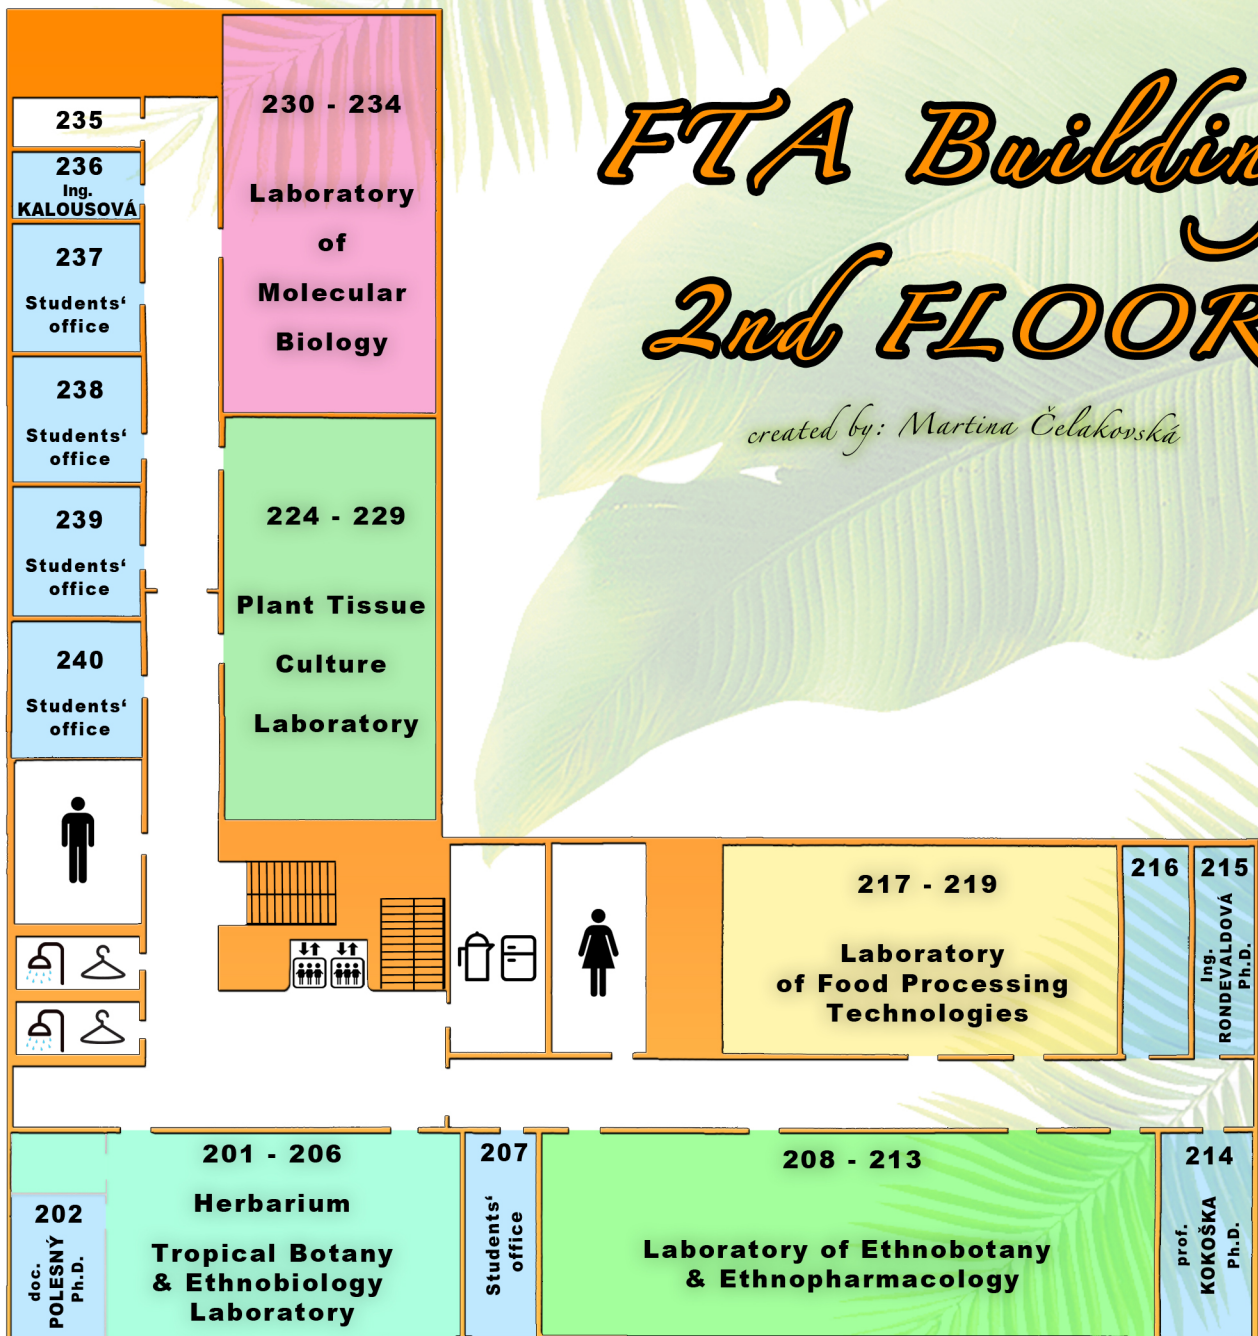

created by: Martina Čelakovská

WELCOME
TO THE TROPICAL FACULTY

A GUIDE
FOR BETTER ORIENTATION

Good luck with your studies!

FTA Building

1st FLOOR

created by: Martina Čelakovská
September 2021

- Lecture Room
- Classroom
- Computer Classroom
- Conference room
- Terasse

- Study Department
Academic Administration Office
- Teachers' offices

FTA Building 2nd FLOOR

created by: Martina Čelakovská

Changing rooms and showers disponible for students & staff working in the laboratories