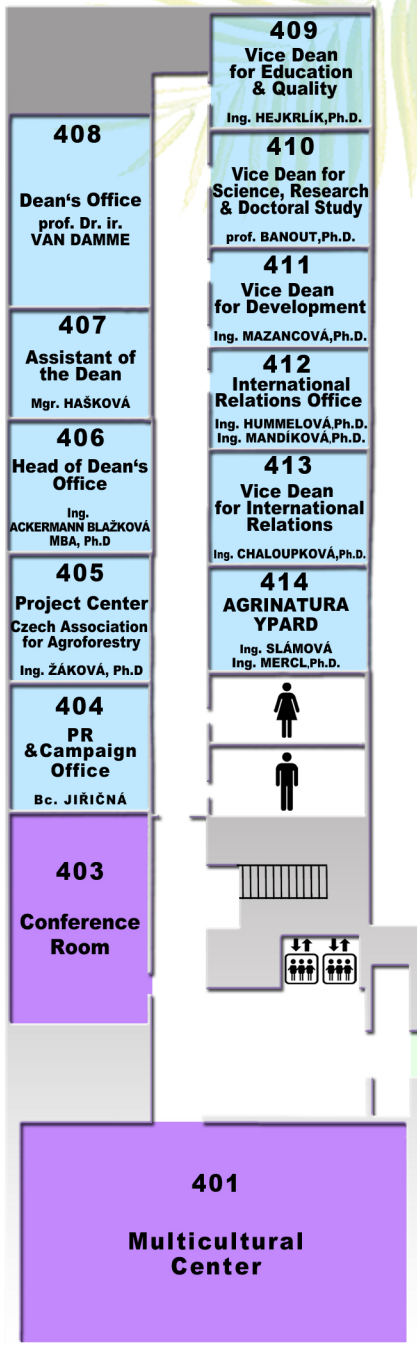

FTA Building 4th FLOOR

created by: Martina Čelakovská

Explanation of Czech academic titles

1. **Bc.** - bachelor's degree, 3-4 years of university
2. **Mgr.** - master's degree
3. **Ing.** - masters degree in technical sciences, agriculture, etc.
4. **MBA** = Master of Business Administration (from private schools)
5. **Ph.D.** - graduate of doctoral study program
6. **CSc.** = Candidate of Science (basically the former Ph.D.)
7. **RNDr.** = Doctor of Natural Sciences
8. **MVDr.** = Doctor of Veterinary Medicine
9. **doc.** = „docent“ = associate professor, academic-pedagogical title
10. **prof.** - professor, the highest academic-pedagogical title
11. **Dr.ir.** - Belgian title for master in engineering and a Ph.D.