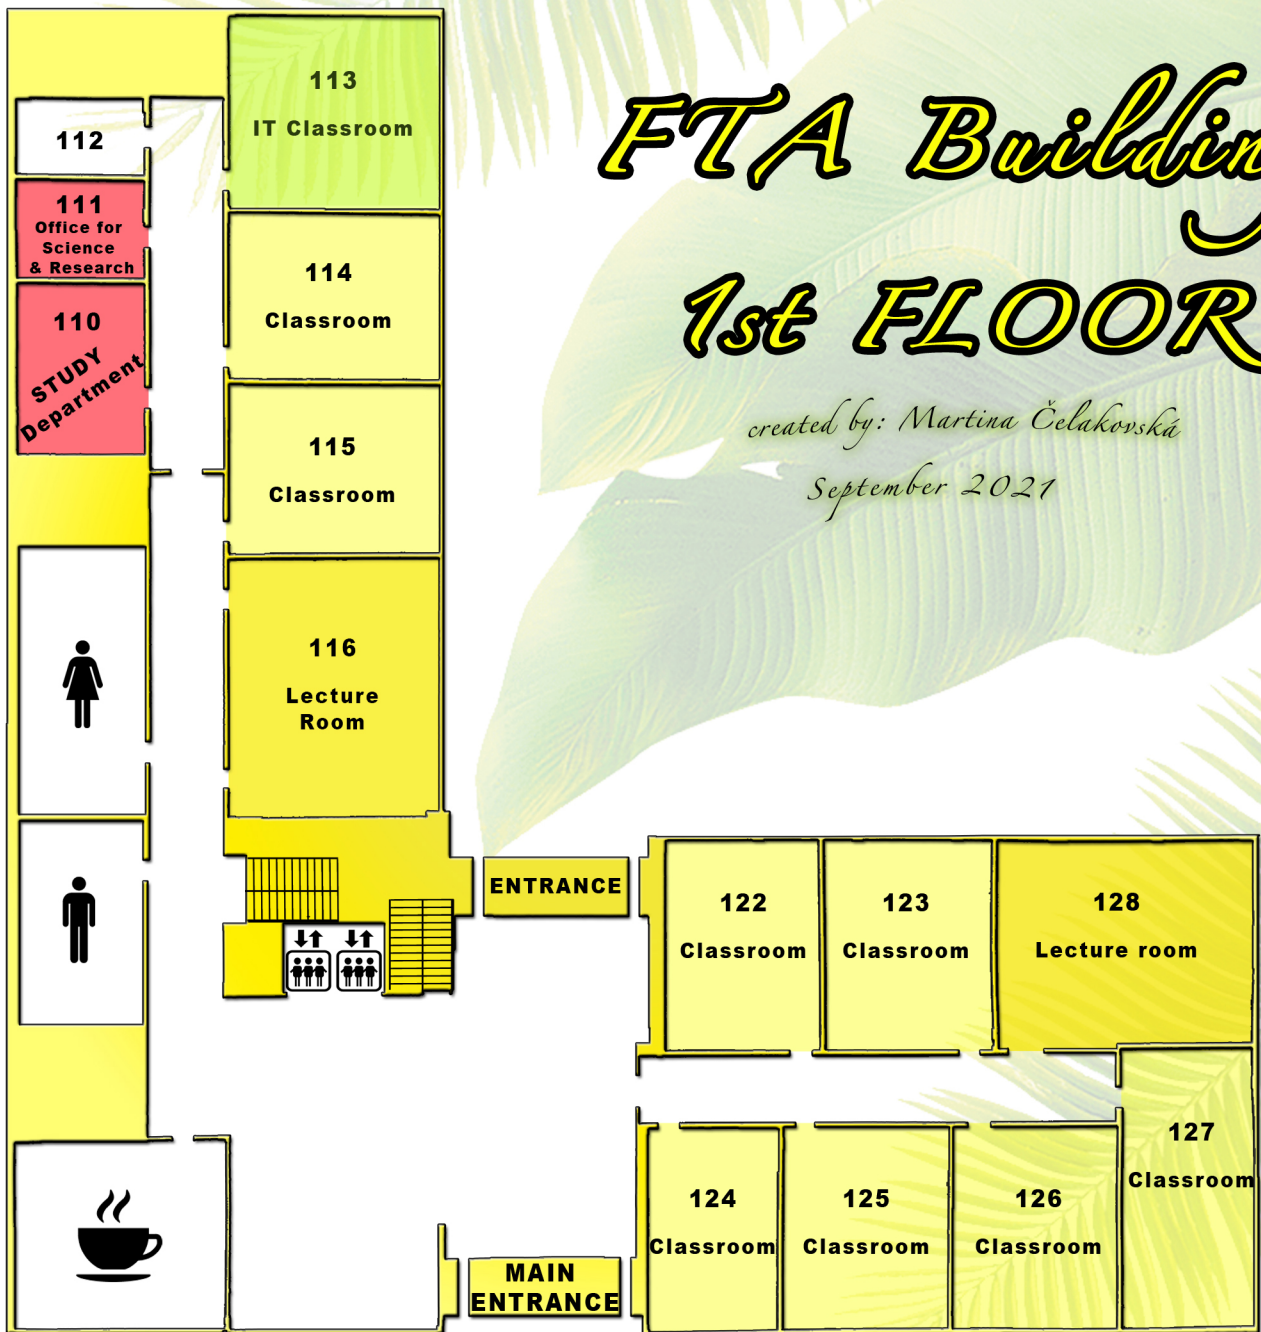

created by: Martina Čelakovská

WELCOME
TO THE TROPICAL FACULTY

A GUIDE
FOR BETTER ORIENTATION

Good luck with your studies!

FTA Building

1st FLOOR

created by: Martina Čelakovská
September 2021

- Lecture Room
- Classroom
- Computer Classroom
- Conference room
- Terasse

- Study Department
Academic Administration Office
- Teachers' offices

FTA Building 2nd FLOOR

created by: Martina Čelakovská

Changing rooms and showers disponible for students & staff working in the laboratories